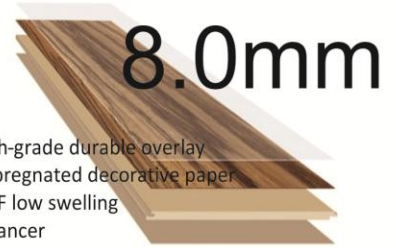

AC 4
32/23

8.0

Standard Plank: 1386 x 193 mm

3IN1

K4360 FARCO URBAN

K4361 FARCO TREND

K4362 FARCO ELEGANCE

Each box of **KAINDL 3IN1** contains, standard planks and 3 strip planks. See method of laying.

3IN1

Plank Size: 1380 X 193 X 8mm
Surface per pack: 2.40m²
Panels per pack: 9 pcs
Weight per pack: 16,0kg

Service category / UC	
Abrasion Resistance	AC4
Impact resistance	Ic2
Formaldehyde emission of the substrate before coating	E1
Thickness Swelling	< 18 %, HDF Low swelling
Thermal conductivity	0,0780m2.K/W
Resistance to cigarette burns	grade 4
Light fastness	not worse than 6 Blue wool scale not worse than 4 Grey scale
Resistance to stains	groups 1-2 grade 5 groups 3 grade 4
Combustibility	Bfl , s1
Sliding friction	DS ≥ 0.3
Guarantee	30 year conditional KAINDL GUARANTEE